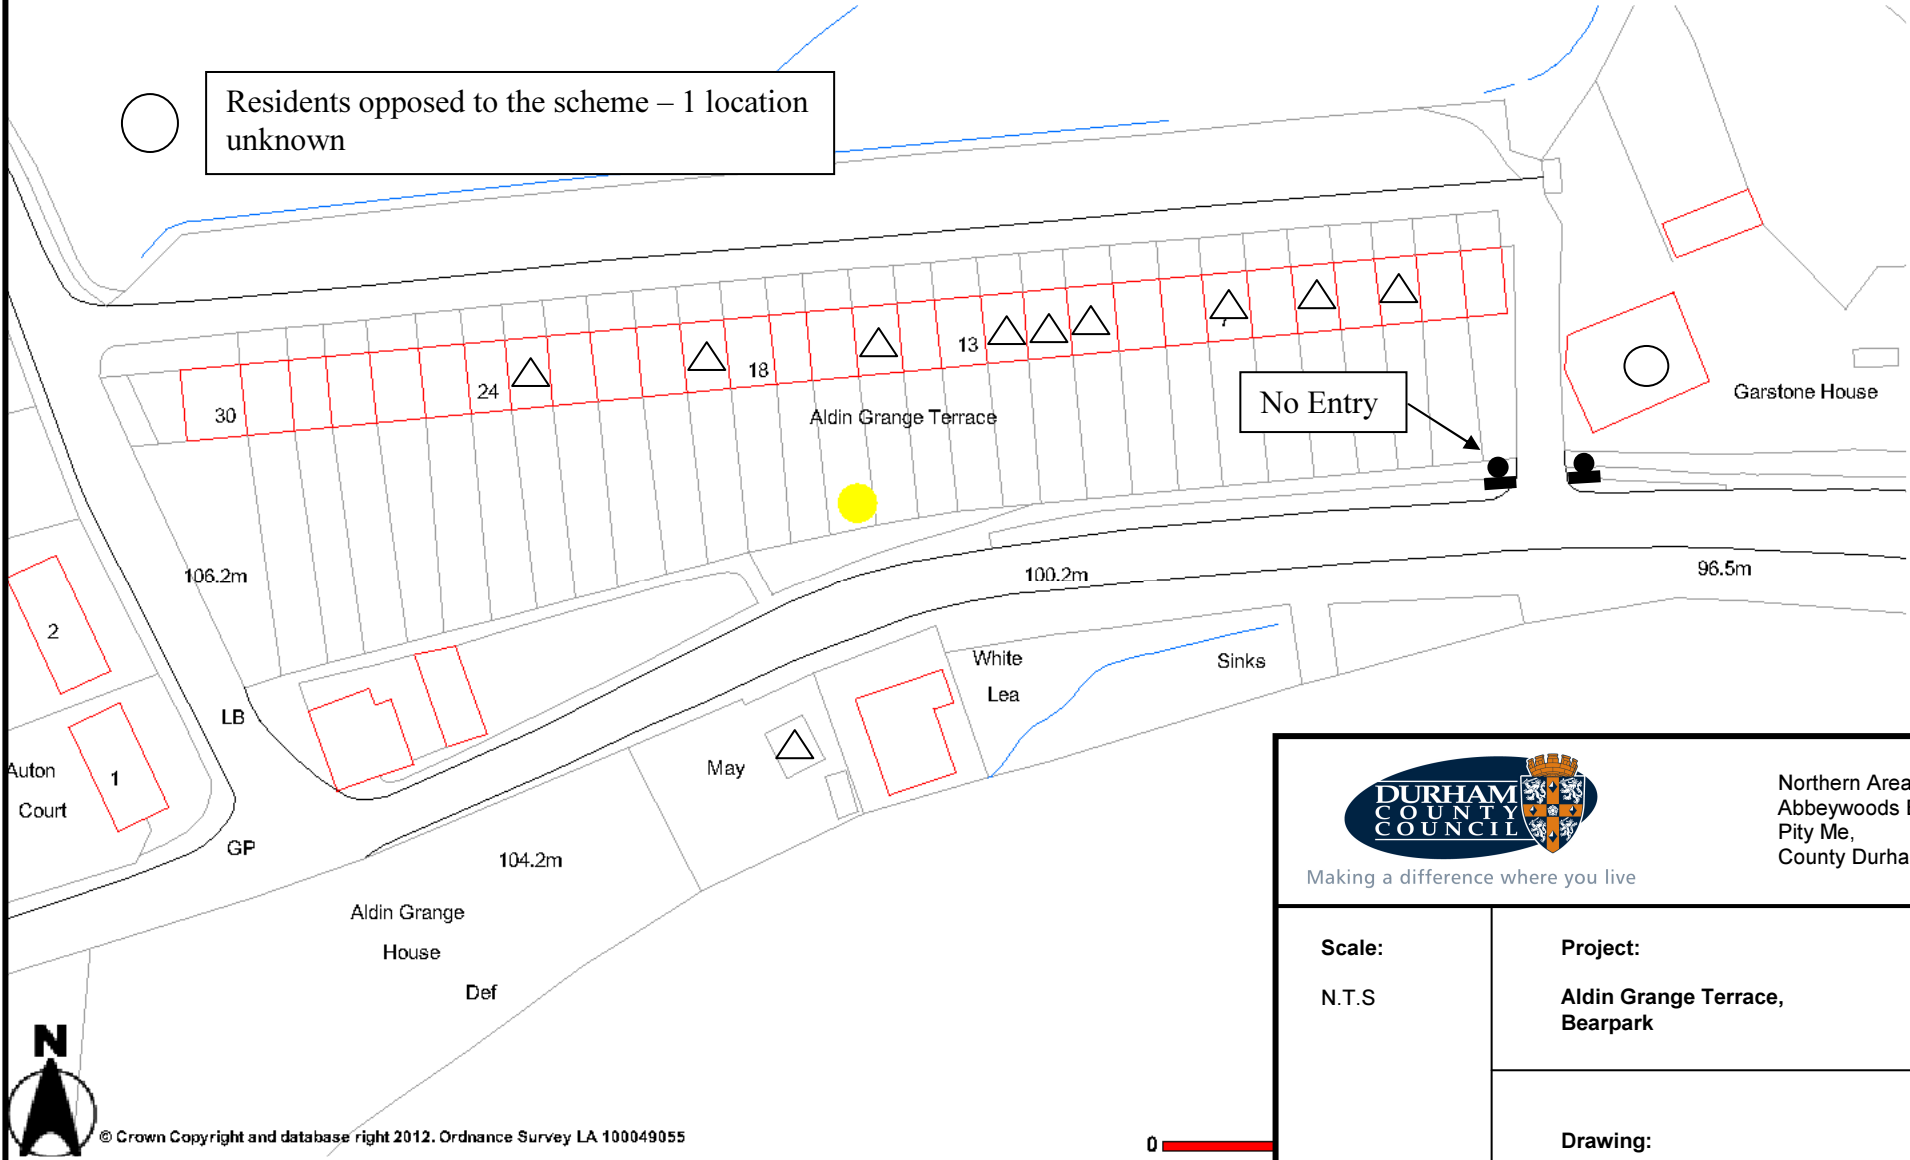

△ Residents in favour of the scheme –

○ Residents opposed to the scheme – 1 location unknown

Making a difference where you live

Northern Area Office,
Abbeywoods Business Park,
Pity Me,
County Durham, DH1 5TH

Scale:
N.T.S

Project:
Aldin Grange Terrace,
Bearpark

Project No:
T16162

Drawing:
Objectors Location Plan

Drawing No:
T16162-01

© Crown Copyright and database right 2012. Ordnance Survey LA 100049055